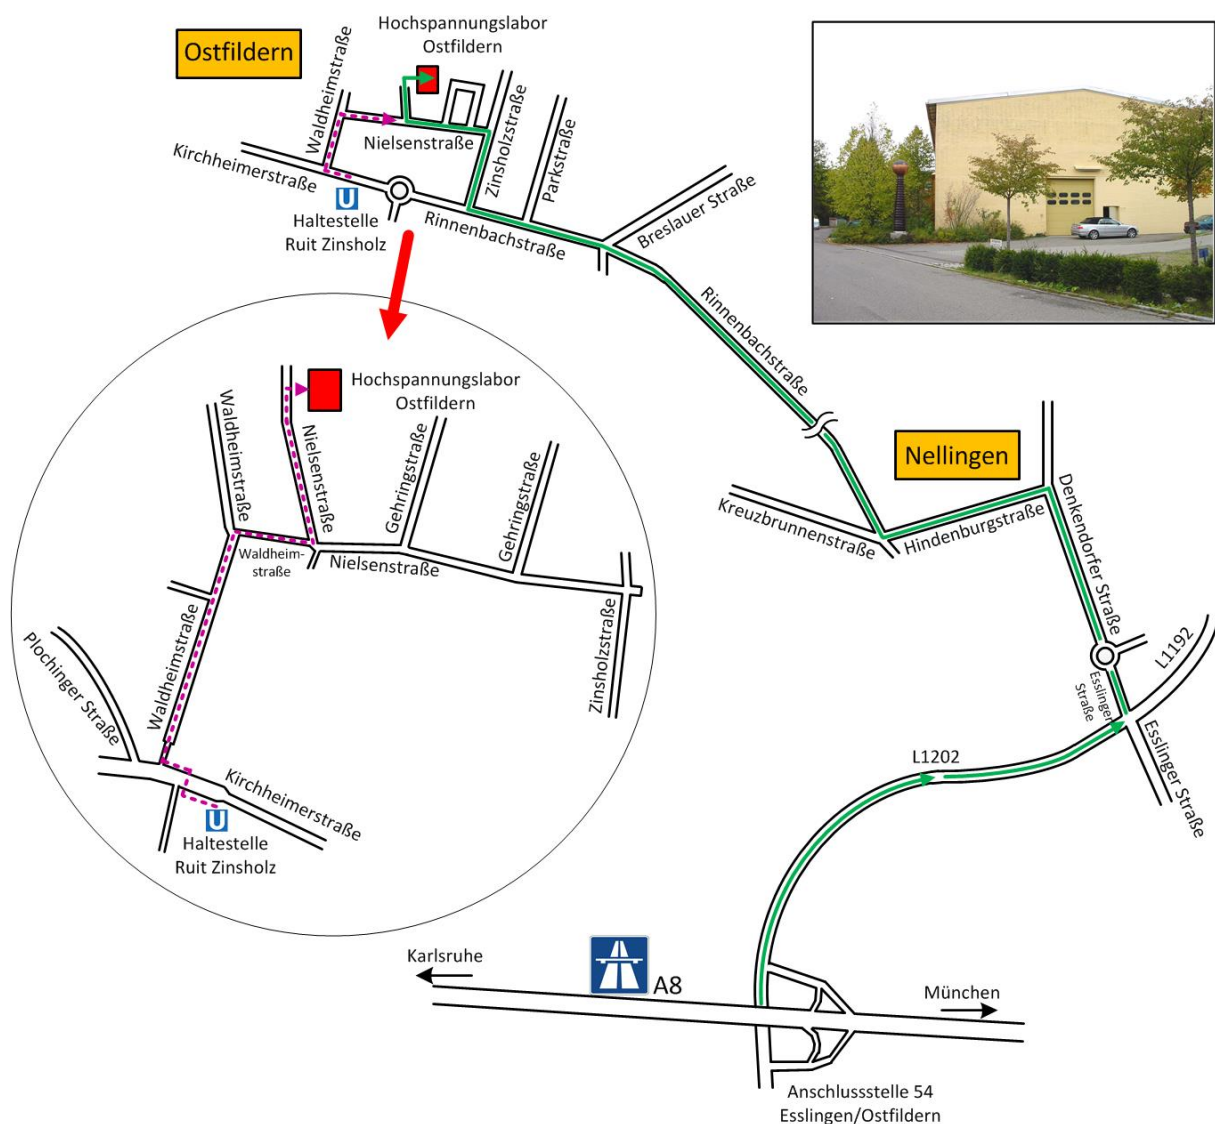

How To find Us

High Voltage Laboratory Ostfildern
Nielsenstr. 18
73760 Ostfildern

Telefon
+49 (0) 711 / 685-69175
Telefax
+49 (0) 711 / 3481669

Arrival by Car

- follow Highway A8 up to motorway junction 54 Esslingen/Ostfildern
- follow L1202 up to the next big junction and turn left into Esslinger Straße
- after the traffic circle follow the Denkendorfer Straße and turn left into Hindenburgstraße
- turn left at the next big junction into Rinnenbachstraße and keep going straight up to Zinsholzstraße
- turn left into Nielsenstraße and follow the street up to Nr. 18

Arrival by Train / Plane

From Stuttgart central station you can travel to the High Voltage Laboratory Ostfildern by the Stadtbahn (subway) line U7 in direction Ostfildern. Get off at the stop Ruit Zinsholz, travel time will be about 20 minutes. Follow the marked footpath, it will take you about 5 minutes.

From the airport you can travel to the High Voltage Laboratory Ostfildern by the Regional Metro Lines (S-Bahn): Line S2 and Line S3 to central station. Travel time between the Airport and the University is 20 minutes. Change at the central station to the Stadtbahn (subway) U7 in direction Ostfildern. Get off at the stop Ruit Zinsholz, travel time will be about 20 minutes. Follow the marked footpath, it will take you about 5 minutes.